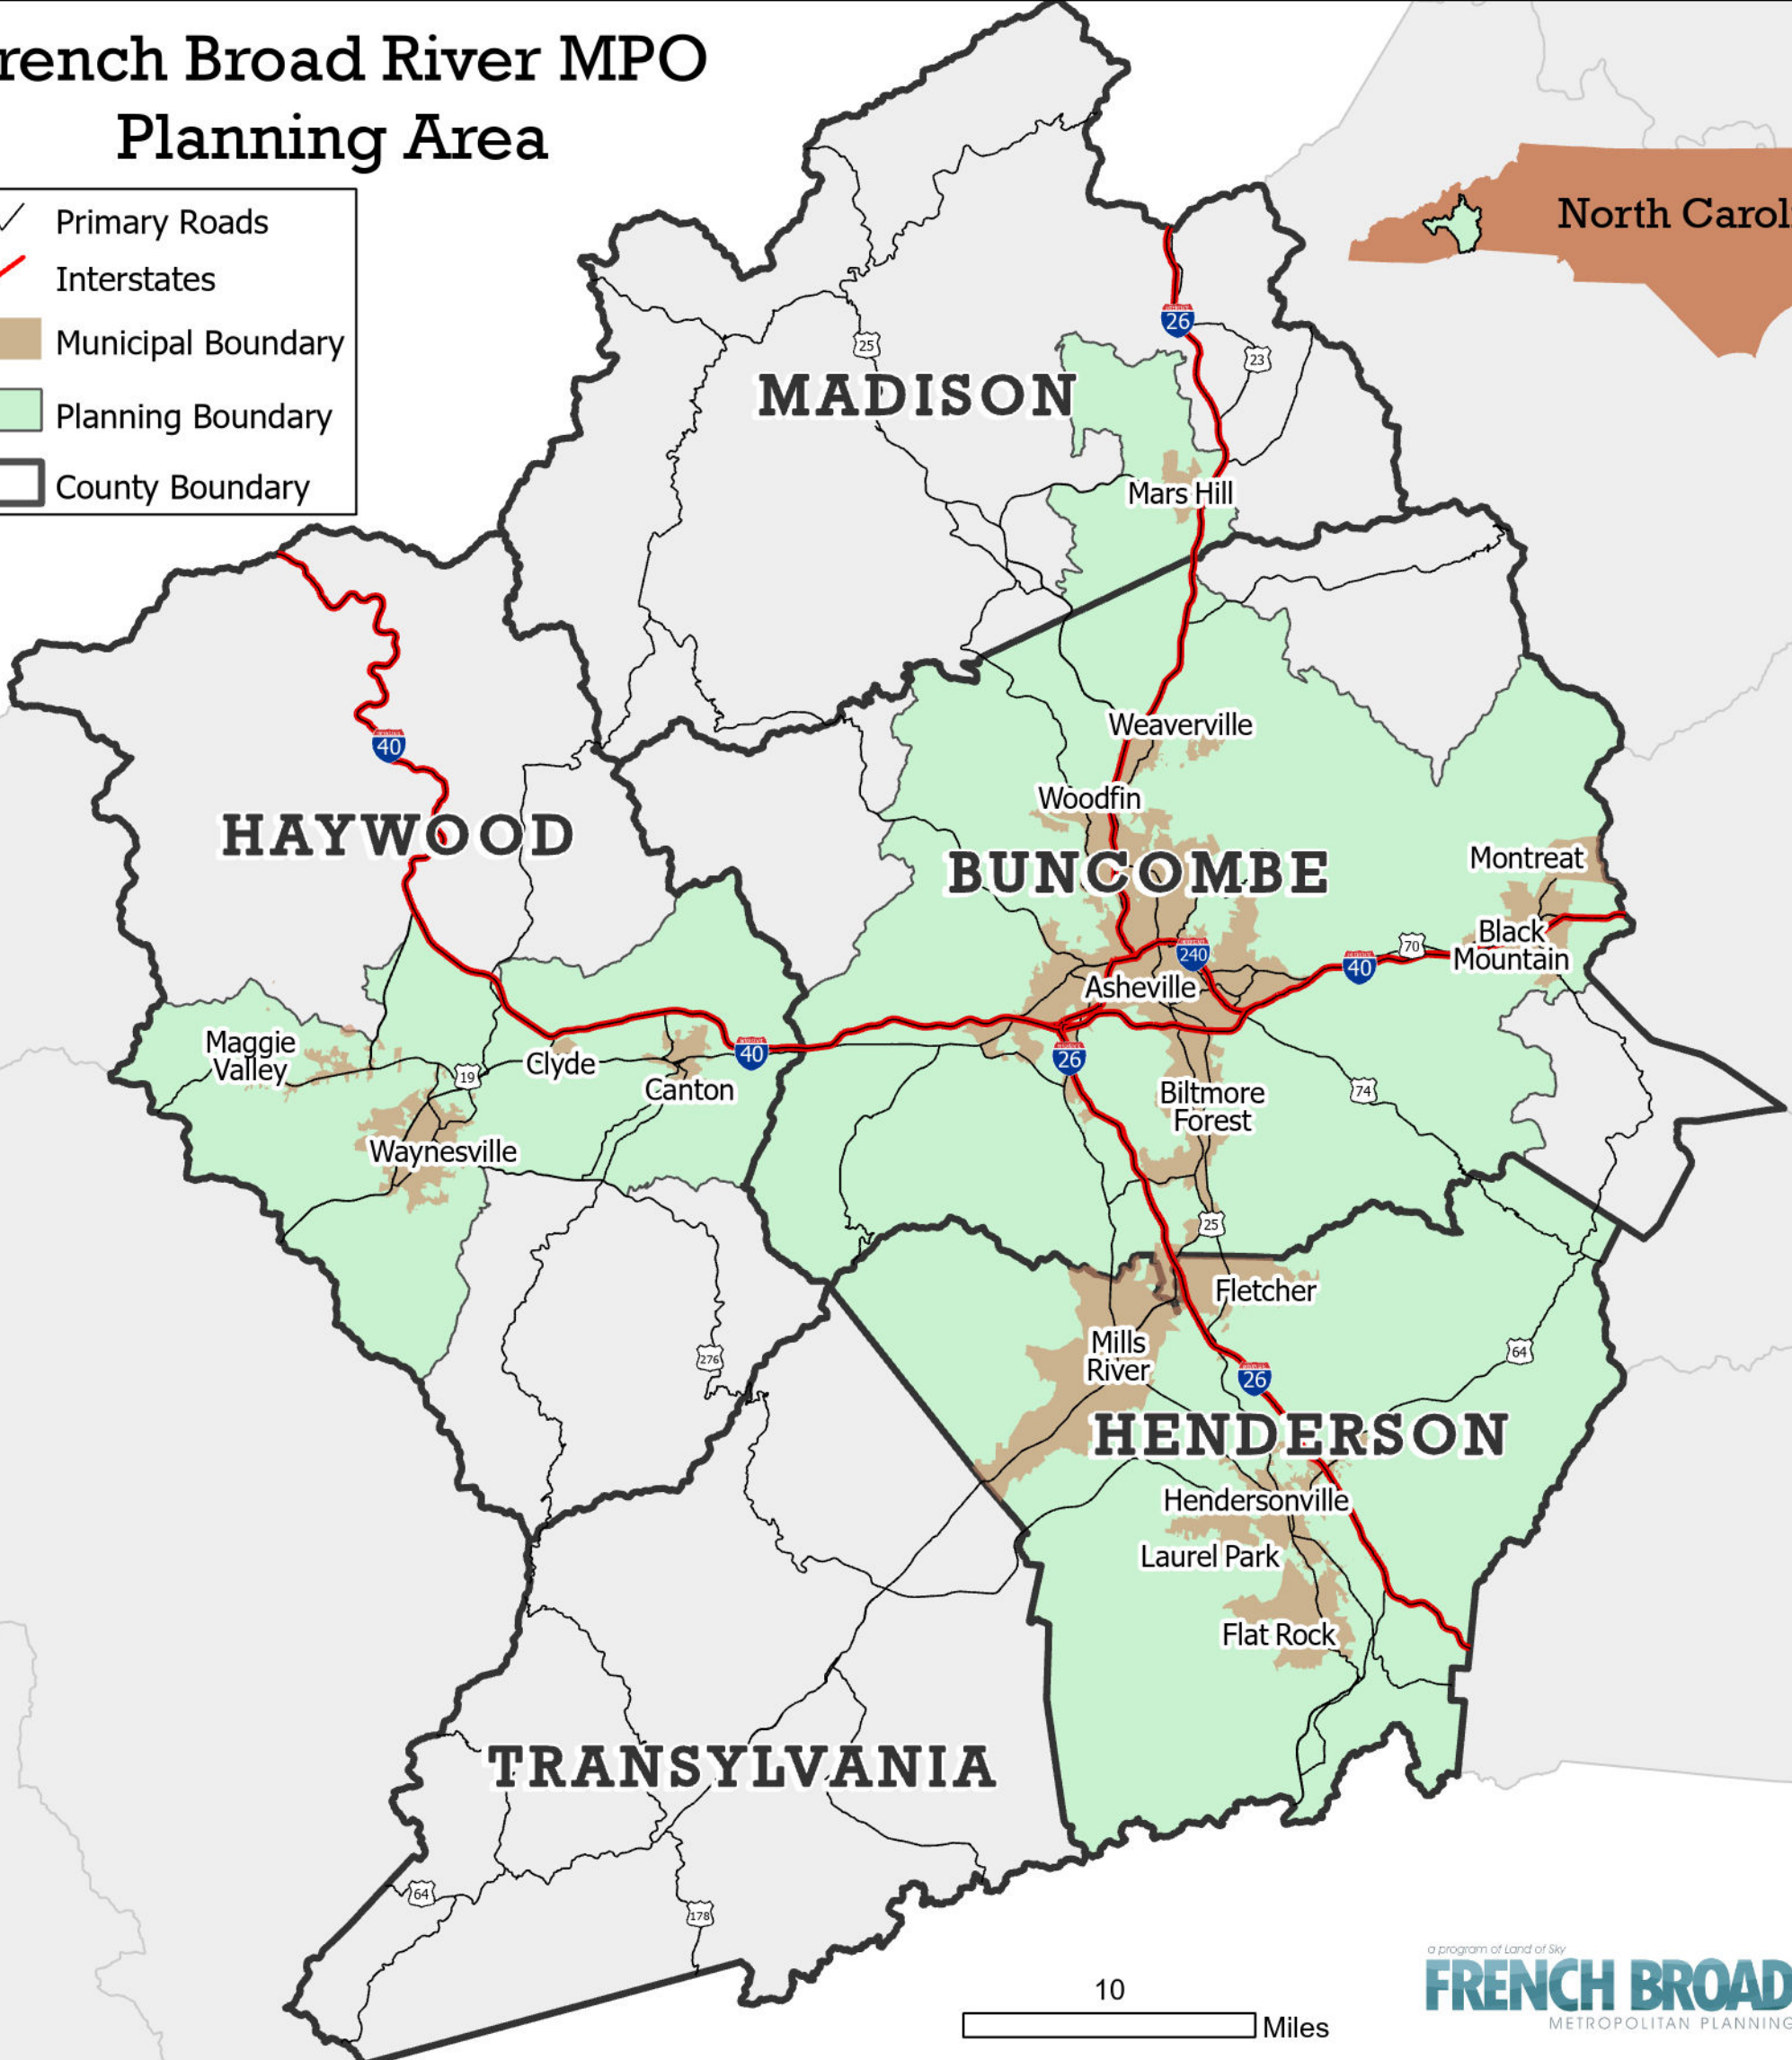

French Broad River MPO Planning Area

-  Primary Roads
-  Interstates
-  Municipal Boundary
-  Planning Boundary
-  County Boundary

TRANSYLVANIA

MADISON

HAYWOOD

BUNCOMBE

HENDERSON

North Carolina

10

Miles