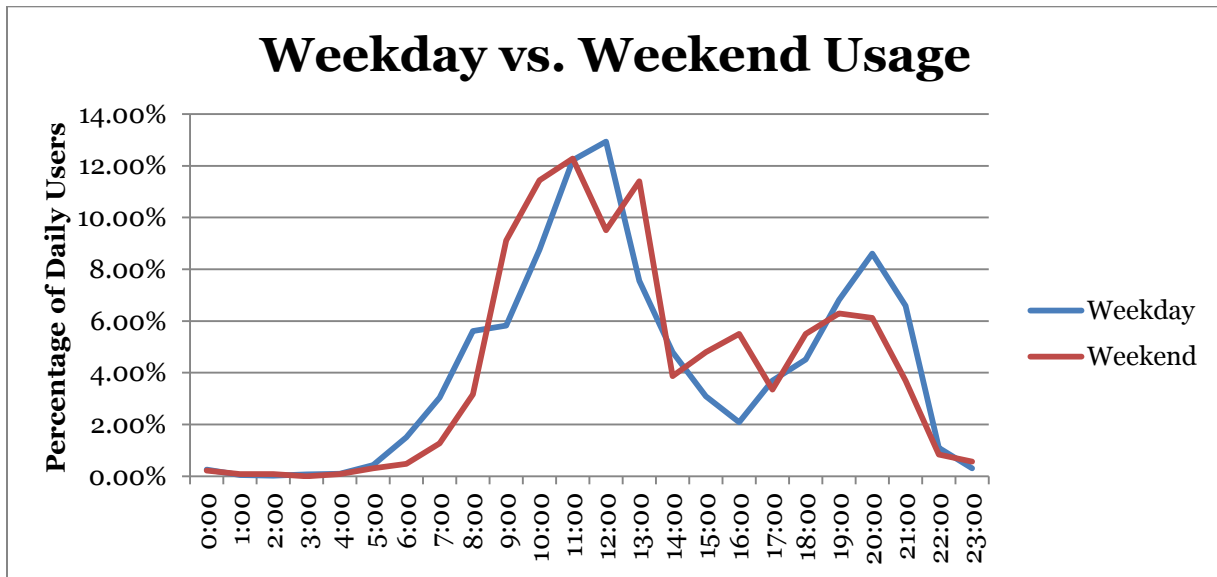

Possible sources of error include facility-users walking side-by-side or very close to each other; this is likely to include people walking or running side-by-side, children being held by a parent or walking along side of them, or dense groups of users. It is unclear how many users are likely to have been missed due to these circumstances and there has been no effort to make up for this likely discrepancy.

Results

Total Users	6,190
Users/Hour	36.8
Peak 24-Hour Usage	1,406
Peak Day	Saturday, June 25th
Peak 2-Hour Period	378
Peak 2-Hour Day & Time	11:00 AM – 1:00 PM Saturday, June 25th

Patterns of Use

The following chart illustrates the average use of the sidewalk at the count location. This includes both weekday and weekend data and has greater weekday representation.

The second chart illustrates the different pattern of usage between the weekday and weekend.

The third chart shows users/day.

Notes

19 Clear Actual: 78° 54° 0.00 in Average: 82° 61° 0.15 in	20 Clear Actual: 86° 53° 0.00 in Average: 82° 61° 0.16 in	21 Rain Actual: 89° 60° 0.03 in Average: 83° 61° 0.16 in	22 Scattered Clouds Actual: 90° 65° 0.00 in Average: 83° 61° 0.16 in	23 Scattered Clouds Actual: 93° 67° 0.00 in Average: 83° 61° 0.16 in	24 Rain Actual: 89° 68° 0.01 in Average: 83° 62° 0.15 in	25 Scattered Clouds Actual: 90° 67° 0.00 in Average: 83° 62° 0.16 in
--	--	---	---	---	---	---