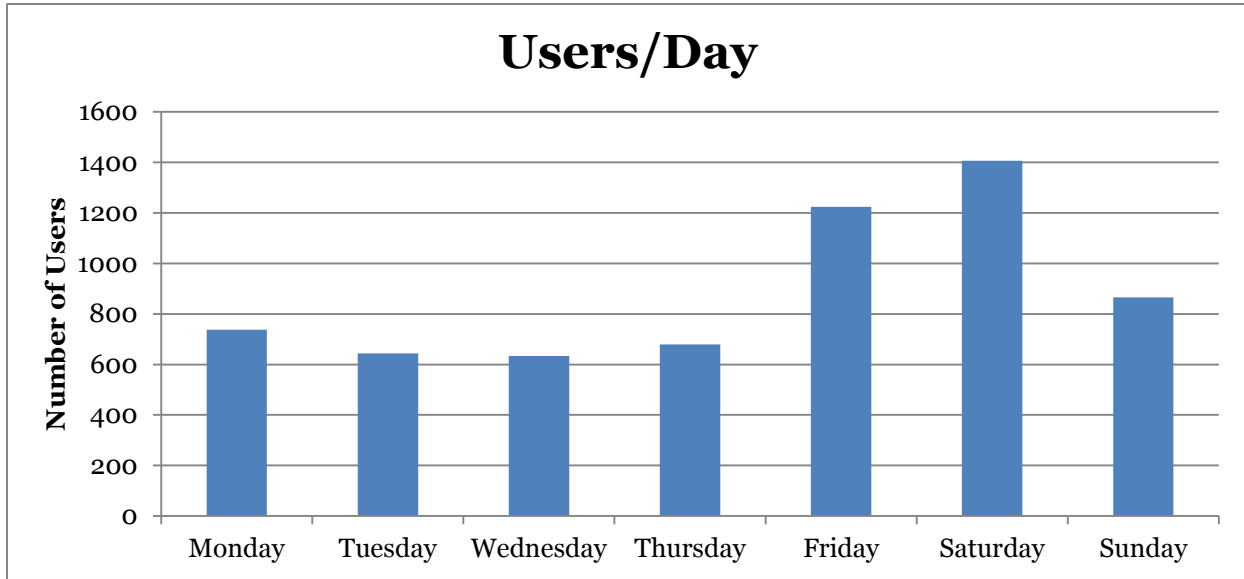

Possible sources of error include facility-users walking side-by-side or very close to each other; this is likely to include people walking or running side-by-side, children being held by a parent or walking along side of them, or dense groups of users. It is unclear how many users are likely to have been missed due to these circumstances and there has been no effort to make up for this likely discrepancy.

Results

Total Users	6,190
Users/Hour	36.8
Peak 24-Hour Usage	1,406
Peak Day	Saturday, June 25th
Peak 2-Hour Period	378
Peak 2-Hour Day & Time	11:00 AM – 1:00 PM Saturday, June 25th

Patterns of Use

The following chart illustrates the average use of the sidewalk at the count location. This includes both weekday and weekend data and has greater weekday representation.

The second chart illustrates the different pattern of usage between the weekday and weekend.

The third chart shows users/day.

Notes

19 Clear Actual: 78° 54° 0.00 in Average: 82° 61° 0.15 in	20 Clear Actual: 86° 53° 0.00 in Average: 82° 61° 0.16 in	21 Rain Actual: 89° 60° 0.03 in Average: 83° 61° 0.16 in	22 Scattered Clouds Actual: 90° 65° 0.00 in Average: 83° 61° 0.16 in	23 Scattered Clouds Actual: 93° 67° 0.00 in Average: 83° 61° 0.16 in	24 Rain Actual: 89° 68° 0.01 in Average: 83° 62° 0.15 in	25 Scattered Clouds Actual: 90° 67° 0.00 in Average: 83° 62° 0.16 in
--	--	---	---	---	---	---