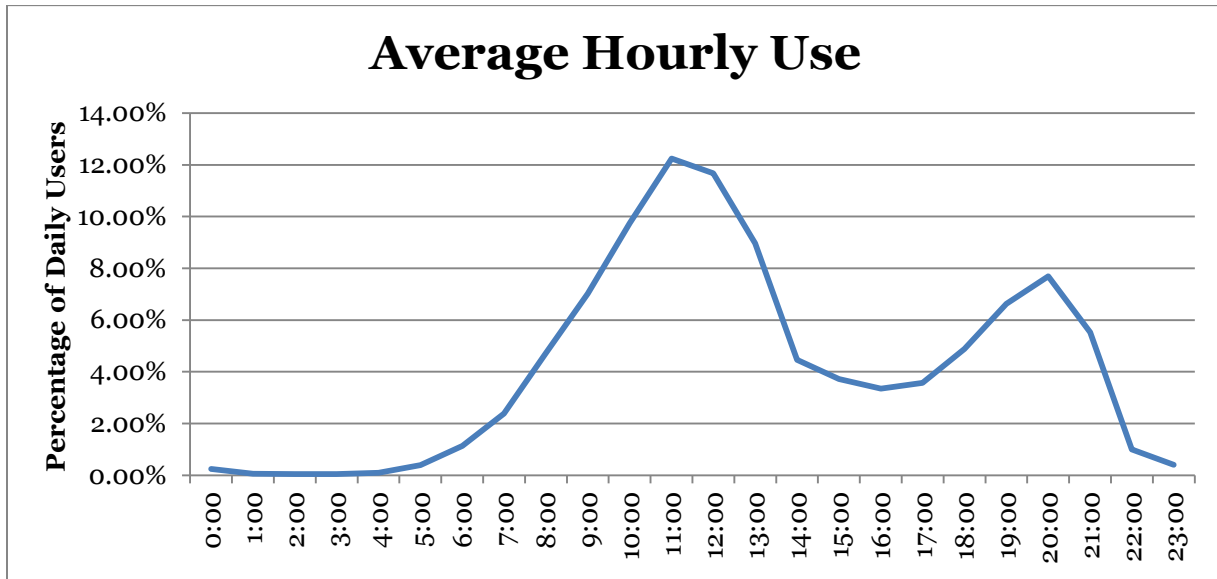

(Image: Google Maps)

Equipment: EcoCounter Pyro Counter

The Pyro Counter is able to count bicyclists, pedestrians, skateboarders, rollerbladers, or anyone who passes within approximately 16.5 feet of the equipment. However, the device is unable to differentiate between the different users and simply counts them as general users.

Possible sources of error include facility-users walking side-by-side or very close to each other; this is likely to include people walking or running side-by-side, children being held by a parent or walking along side of them, or dense groups of users. It is unclear how many users are likely to have been missed due to these circumstances and there has been no effort to make up for this likely discrepancy.

Results

Total Users	6,190
Users/Hour	36.8
Peak 24-Hour Usage	1,406
Peak Day	Saturday, June 25th
Peak 2-Hour Period	378
Peak 2-Hour Day & Time	11:00 AM – 1:00 PM Saturday, June 25th

Patterns of Use

The following chart illustrates the average use of the sidewalk at the count location. This includes both weekday and weekend data and has greater weekday representation.