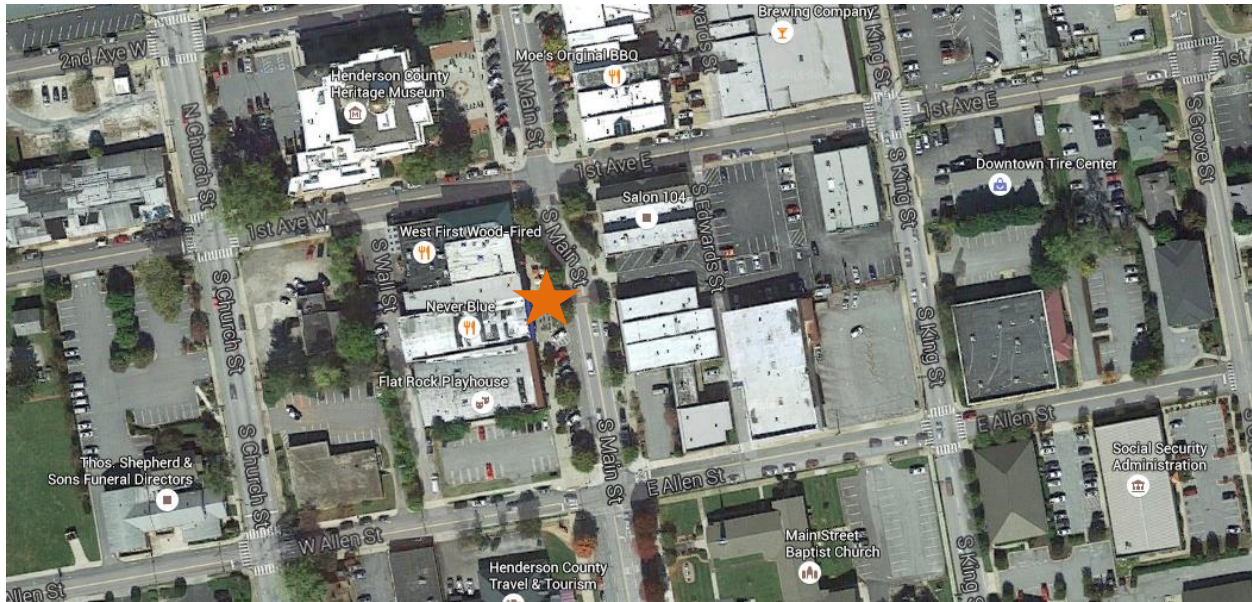

Hendersonville Pedestrian Count

Time Period: Sunday, June 19, 2016 (12:00am)– Sunday, June 26, 2016 (12:00am)

Location: Downtown Hendersonville, South Main Street, between 1st Street and Allen Street, west side of the road.

(Image: Google Maps)

Equipment: EcoCounter Pyro Counter

The Pyro Counter is able to count bicyclists, pedestrians, skateboarders, rollerbladers, or anyone who passes within approximately 16.5 feet of the equipment. However, the device is unable to differentiate between the different users and simply counts them as general users.

Possible sources of error include facility-users walking side-by-side or very close to each other; this is likely to include people walking or running side-by-side, children being held by a parent or walking along side of them, or dense groups of users. It is unclear how many users are likely to have been missed due to these circumstances and there has been no effort to make up for this likely discrepancy.