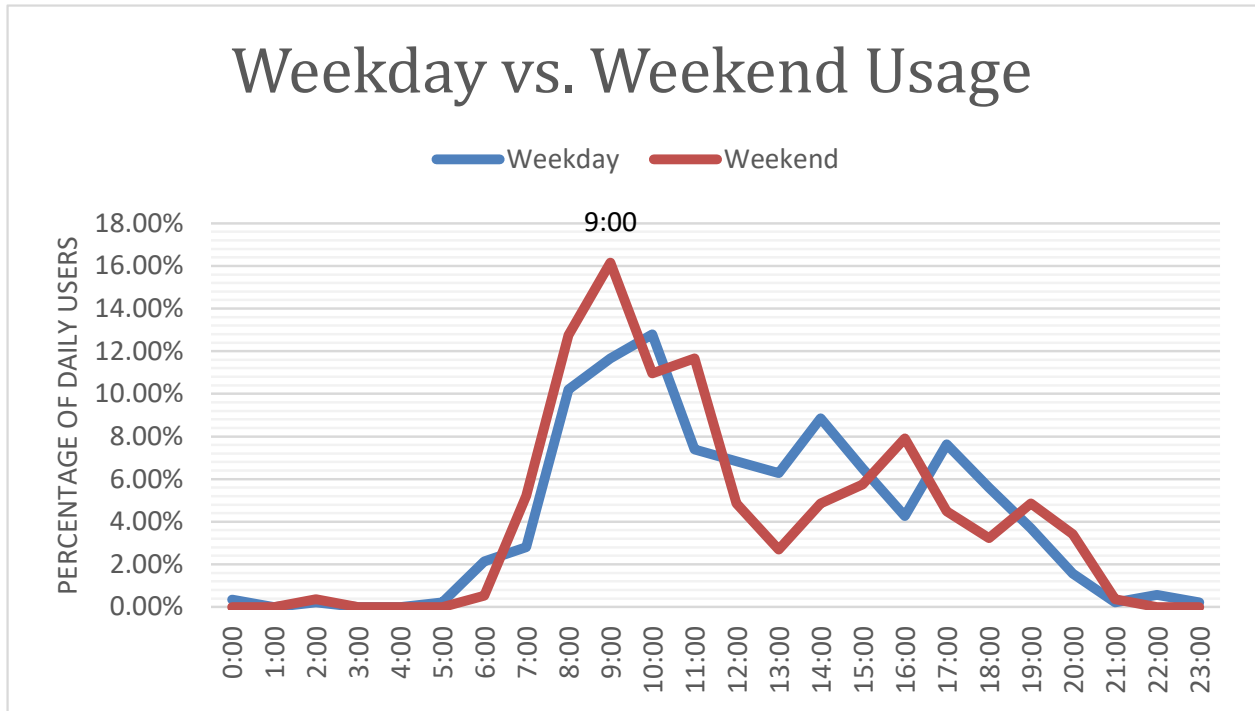

Possible sources of error include facility-users walking side-by-side or very close to each other; this is likely to include people walking or running side-by-side, children being held by a parent or walking along side of them, or dense groups of users. It is unclear how many users are likely to have been missed due to these circumstances and there has been no effort to make up for this likely discrepancy.

Results

Total Users	1449
Users/Hour	8.7
Peak 24-Hour Usage	12
Peak Day	Sunday August 6, 2023
Peak 2-Hour Period	Wed 8 AM - 10 AM Aug 10, 2023 (64)

Patterns of Use

The following chart illustrates the average use of the sidewalk at the count location. This includes both weekday and weekend data and has greater weekday representation.

The second chart illustrates the different pattern of usage between the weekday and weekend.

The third chart shows users/day.

Notes: Weather

Daily Observations																
Time	Temperature (°F)			Dew Point (°F)			Humidity (%)			Wind Speed (mph)			Pressure (in)			Precipitation (in)
Aug	Max	Avg	Min	Max	Avg	Min	Max	Avg	Min	Max	Avg	Min	Max	Avg	Min	Total
2	78	72.7	68	66	62.9	59	81	71.5	62	12	3.6	0	28	28	27.9	0
3	74	71.6	69	71	68.9	65	97	91.2	84	9	4.7	0	27.9	27.8	27.7	0.11
4	84	73.8	68	68	66	61	96	78.8	51	18	7.2	0	27.8	27.7	27.7	0.25
5	87	75	63	69	64.4	60	93	71.8	48	10	3.8	0	27.8	27.8	27.8	0
6	85	77.7	68	71	68.7	65	96	75	54	10	4	0	27.8	27.8	27.8	0
7	89	73.4	69	71	68	64	97	84.5	48	14	3.3	0	27.8	27.7	27.7	0
8	79	71.7	65	65	62.9	62	93	74.8	58	16	6	0	27.8	27.8	27.7	0.1
9	83	72.3	62	68	62.7	59	93	73.6	51	9	4.4	0	27.8	27.8	27.7	0