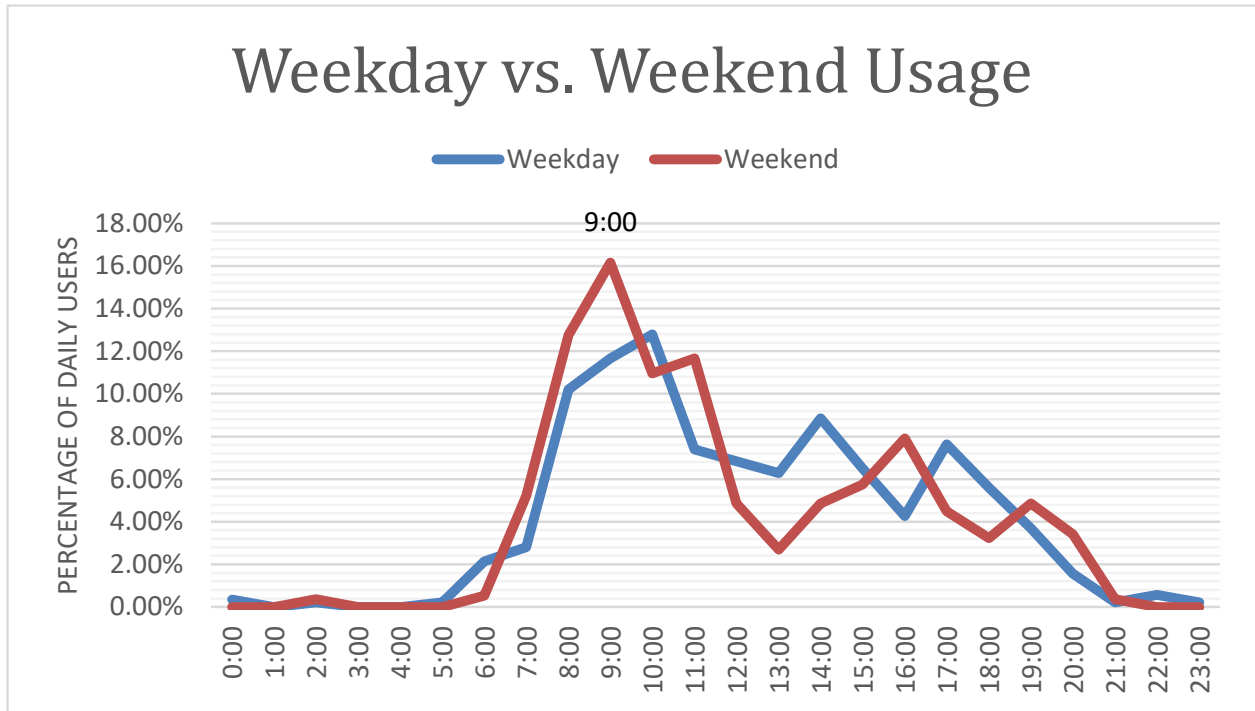

Possible sources of error include facility-users walking side-by-side or very close to each other; this is likely to include people walking or running side-by-side, children being held by a parent or walking along side of them, or dense groups of users. It is unclear how many users are likely to have been missed due to these circumstances and there has been no effort to make up for this likely discrepancy.

Results

Total Users	1449
Users/Hour	8.7
Peak 24-Hour Usage	305
Peak Day	Sunday August 6, 2023
Peak 2-Hour	94
Peak 2- Hour Period	Wed 8 AM - 10 AM Aug 10, 2023

Patterns of Use

The following chart illustrates the average use of the sidewalk at the count location. This includes both weekday and weekend data and has greater weekday representation.

The second chart illustrates the different pattern of usage between the weekday and weekend.

The third chart shows users/day.

Notes: Weather

Daily Observations																
Time	Temperature (°F)			Dew Point (°F)			Humidity (%)			Wind Speed (mph)			Pressure (in)			Precipitation (in)
Aug	Max	Avg	Min	Max	Avg	Min	Max	Avg	Min	Max	Avg	Min	Max	Avg	Min	Total
2	78	72.7	68	66	62.9	59	81	71.5	62	12	3.6	0	28	28	27.9	0
3	74	71.6	69	71	68.9	65	97	91.2	84	9	4.7	0	27.9	27.8	27.7	0.11
4	84	73.8	68	68	66	61	96	78.8	51	18	7.2	0	27.8	27.7	27.7	0.25
5	87	75	63	69	64.4	60	93	71.8	48	10	3.8	0	27.8	27.8	27.8	0
6	85	77.7	68	71	68.7	65	96	75	54	10	4	0	27.8	27.8	27.8	0
7	89	73.4	69	71	68	64	97	84.5	48	14	3.3	0	27.8	27.7	27.7	0
8	79	71.7	65	65	62.9	62	93	74.8	58	16	6	0	27.8	27.8	27.7	0.1
9	83	72.3	62	68	62.7	59	93	73.6	51	9	4.4	0	27.8	27.8	27.7	0