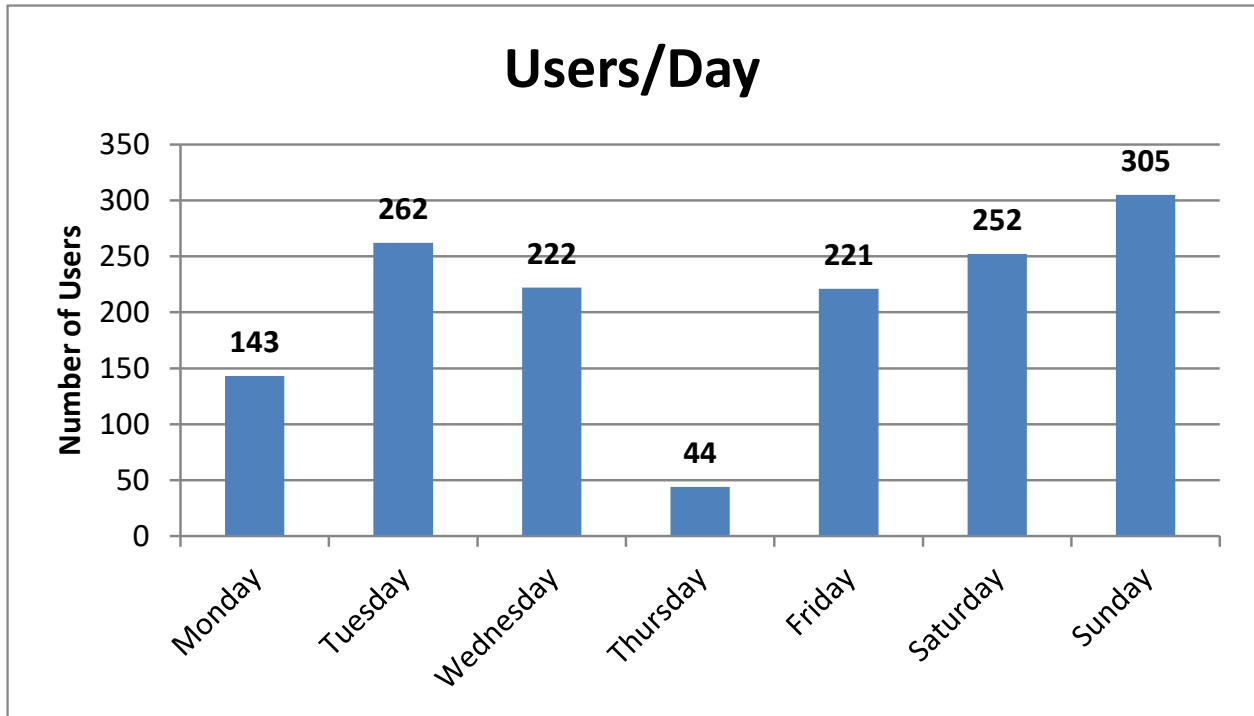

The Pyro Counter is able to count bicyclists, pedestrians, skateboarders, rollerbladers, or anyone who passes within approximately 16.5 feet of the equipment. However, the device is unable to differentiate between the different users and simply counts them as general users.

Possible sources of error include facility-users walking side-by-side or very close to each other; this is likely to include people walking or running side-by-side, children being held by a parent or walking along side of them, or dense groups of users. It is unclear how many users are likely to have been missed due to these circumstances and there has been no effort to make up for this likely discrepancy.

Results

Total Users	1449
Users/Hour	8.7
Peak 24-Hour Usage	305
Peak Day	Sunday August 6, 2023
Peak 2-Hour	94
Peak 2- Hour Period	Wed 8 AM - 10 AM Aug 10, 2023

Patterns of Use

The following chart illustrates the average use of the sidewalk at the count location. This includes both weekday and weekend data and has greater weekday representation.

The second chart illustrates the different pattern of usage between the weekday and weekend.

The third chart shows users/day.

Notes: Weather

Daily Observations																
Time	Temperature (°F)			Dew Point (°F)			Humidity (%)			Wind Speed (mph)			Pressure (in)			Precipitation (in)
Aug	Max	Avg	Min	Max	Avg	Min	Max	Avg	Min	Max	Avg	Min	Max	Avg	Min	Total
2	78	72.7	68	66	62.9	59	81	71.5	62	12	3.6	0	28	28	27.9	0
3	74	71.6	69	71	68.9	65	97	91.2	84	9	4.7	0	27.9	27.8	27.7	0.11
4	84	73.8	68	68	66	61	96	78.8	51	18	7.2	0	27.8	27.7	27.7	0.25
5	87	75	63	69	64.4	60	93	71.8	48	10	3.8	0	27.8	27.8	27.8	0
6	85	77.7	68	71	68.7	65	96	75	54	10	4	0	27.8	27.8	27.8	0
7	89	73.4	69	71	68	64	97	84.5	48	14	3.3	0	27.8	27.7	27.7	0
8	79	71.7	65	65	62.9	62	93	74.8	58	16	6	0	27.8	27.8	27.7	0.1
9	83	72.3	62	68	62.7	59	93	73.6	51	9	4.4	0	27.8	27.8	27.7	0