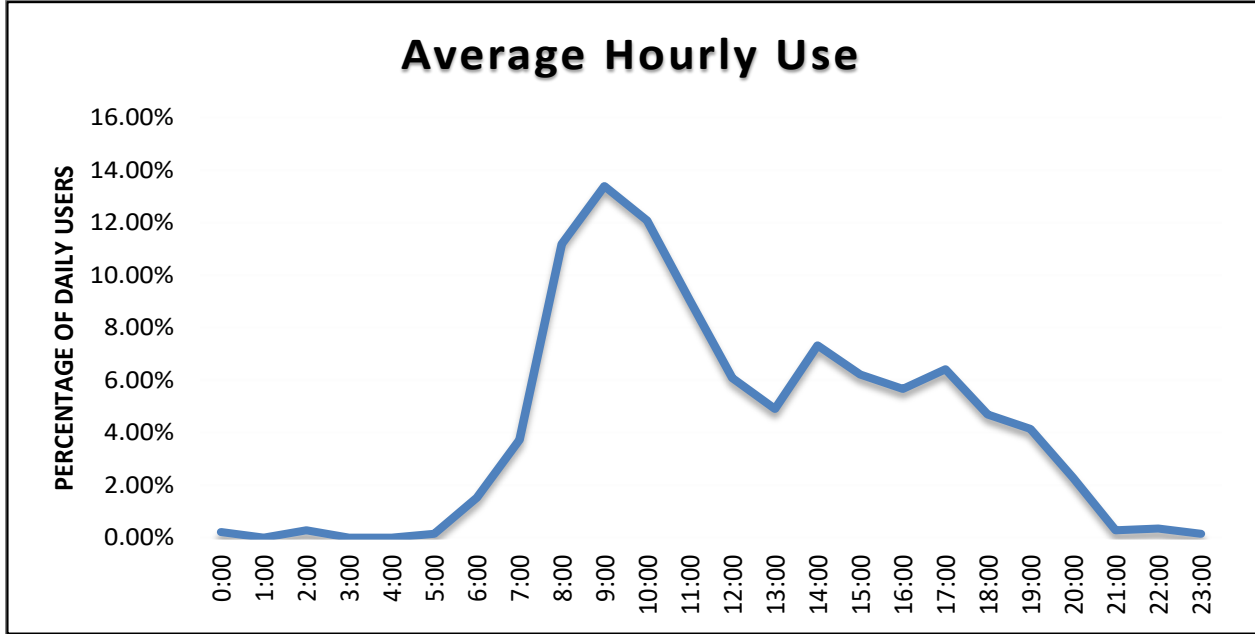

The Pyro Counter is able to count bicyclists, pedestrians, skateboarders, rollerbladers, or anyone who passes within approximately 16.5 feet of the equipment. However, the device is unable to differentiate between the different users and simply counts them as general users.

Possible sources of error include facility-users walking side-by-side or very close to each other; this is likely to include people walking or running side-by-side, children being held by a parent or walking along side of them, or dense groups of users. It is unclear how many users are likely to have been missed due to these circumstances and there has been no effort to make up for this likely discrepancy.

Results

Total Users	1449
Users/Hour	8.7
Peak 24-Hour Usage	12
Peak Day	Sunday August 6, 2023
Peak 2-Hour Period	Wed 8 AM - 10 AM Aug 10, 2023 (64)

Patterns of Use

The following chart illustrates the average use of the sidewalk at the count location. This includes both weekday and weekend data and has greater weekday representation.