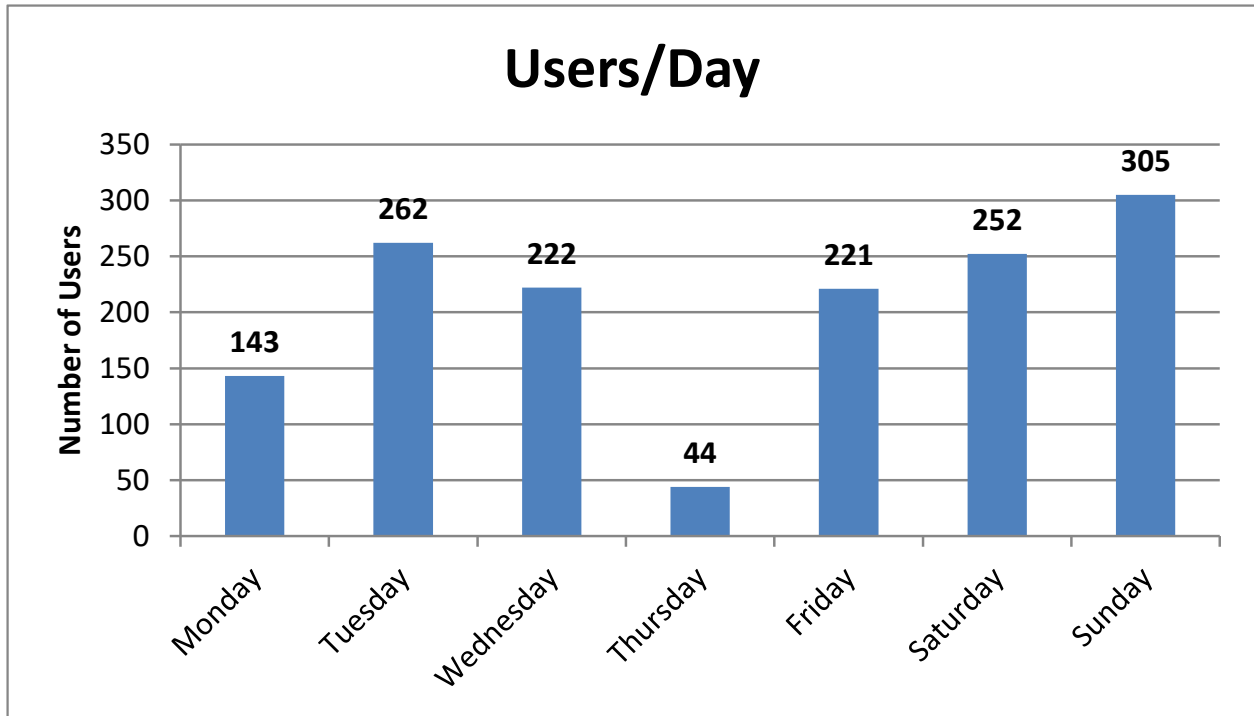

The Pyro Counter is able to count bicyclists, pedestrians, skateboarders, rollerbladers, or anyone who passes within approximately 16.5 feet of the equipment. However, the device is unable to differentiate between the different users and simply counts them as general users.

Possible sources of error include facility-users walking side-by-side or very close to each other; this is likely to include people walking or running side-by-side, children being held by a parent or walking along side of them, or dense groups of users. It is unclear how many users are likely to have been missed due to these circumstances and there has been no effort to make up for this likely discrepancy.

Results

Total Users	1449
Users/Hour	8.7
Peak 24-Hour Usage	12
Peak Day	Sunday August 6, 2023
Peak 2-Hour Period	Wed 8 AM - 10 AM Aug 10, 2023 (64)

Patterns of Use

The following chart illustrates the average use of the sidewalk at the count location. This includes both weekday and weekend data and has greater weekday representation.

The second chart illustrates the different pattern of usage between the weekday and weekend.

The third chart shows users/day.

Notes: Weather

Daily Observations																
Time	Temperature (°F)			Dew Point (°F)			Humidity (%)			Wind Speed (mph)			Pressure (in)			Precipitation (in)
Aug	Max	Avg	Min	Max	Avg	Min	Max	Avg	Min	Max	Avg	Min	Max	Avg	Min	Total
2	78	72.7	68	66	62.9	59	81	71.5	62	12	3.6	0	28	28	27.9	0
3	74	71.6	69	71	68.9	65	97	91.2	84	9	4.7	0	27.9	27.8	27.7	0.11
4	84	73.8	68	68	66	61	96	78.8	51	18	7.2	0	27.8	27.7	27.7	0.25
5	87	75	63	69	64.4	60	93	71.8	48	10	3.8	0	27.8	27.8	27.8	0
6	85	77.7	68	71	68.7	65	96	75	54	10	4	0	27.8	27.8	27.8	0
7	89	73.4	69	71	68	64	97	84.5	48	14	3.3	0	27.8	27.7	27.7	0
8	79	71.7	65	65	62.9	62	93	74.8	58	16	6	0	27.8	27.8	27.7	0.1
9	83	72.3	62	68	62.7	59	93	73.6	51	9	4.4	0	27.8	27.8	27.7	0