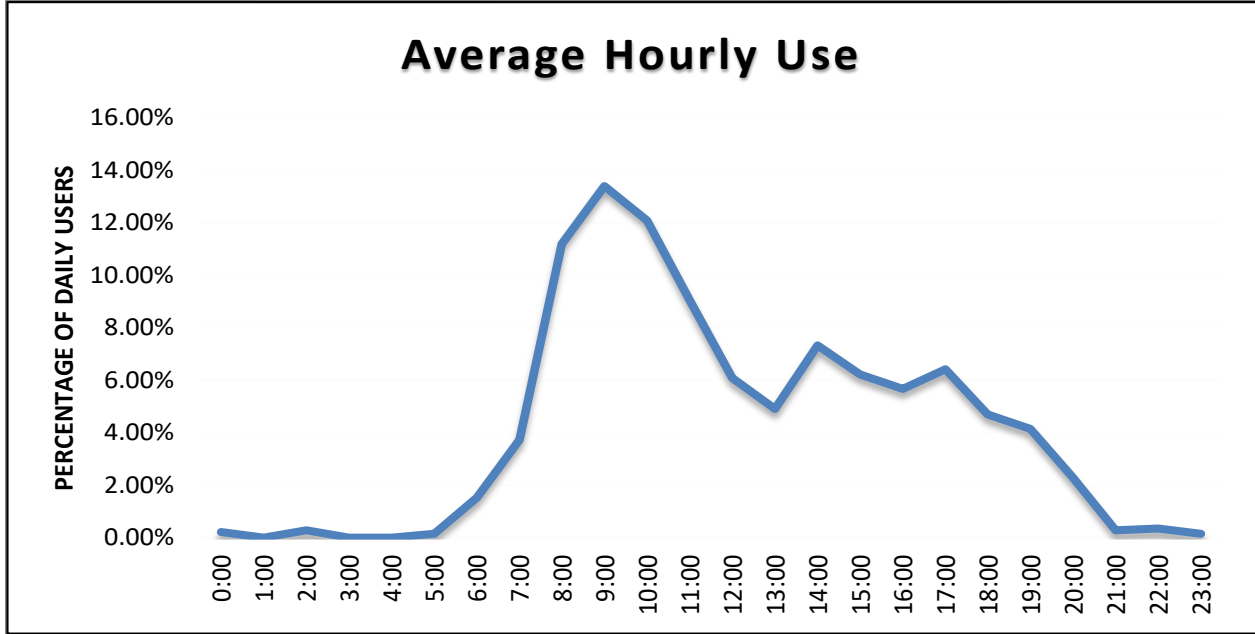

The Pyro Counter is able to count bicyclists, pedestrians, skateboarders, rollerbladers, or anyone who passes within approximately 16.5 feet of the equipment. However, the device is unable to differentiate between the different users and simply counts them as general users.

Possible sources of error include facility-users walking side-by-side or very close to each other; this is likely to include people walking or running side-by-side, children being held by a parent or walking along side of them, or dense groups of users. It is unclear how many users are likely to have been missed due to these circumstances and there has been no effort to make up for this likely discrepancy.

Results

Total Users	1449
Users/Hour	8.7
Peak 24-Hour Usage	305
Peak Day	Sunday August 6, 2023
Peak 2-Hour	94
Peak 2- Hour Period	Wed 8 AM - 10 AM Aug 10, 2023

Patterns of Use

The following chart illustrates the average use of the sidewalk at the count location. This includes both weekday and weekend data and has greater weekday representation.